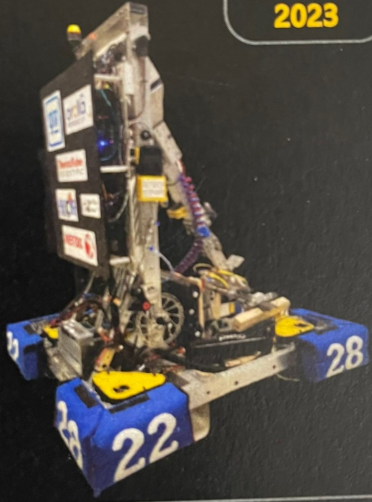

**COUGARTECH**  
FIRST TEAM 2228

**2023**

**Our Robot: Pi**

### Statistics

- Size: 28 x 32 x 44
- Weight: 105 lbs
- Robot Arm: Telescopic
- Swerve Drive
- 10 Falcon 500 motors
- Pigeon inertial measurement unit

### Teleoperation

- Acquires from substation or ground
- Can score all cone tiers
- Can score cubes

### Autonomous

- 3 possible auto start positions
- Scores cone on high tier, gets cube, pushes into hybrid zone
- Docks in autonomous